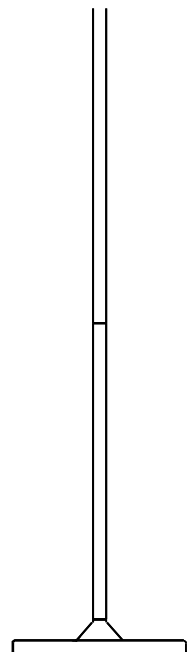

Type 1228™ Desk Lamp

ANGLEPOISE®

Type 1228™ Collection | Technical Sheet

Launched In 2004 | Designed by Sir Kenneth Grange

Product

Desk Lamp - Granite Grey
 Desk Lamp - Ice White
 Desk Lamp - Ocean Blue
 Desk Lamp with Clamp - Granite Grey
 Desk Lamp with Clamp - Ice White
 Desk Lamp with Clamp - Ocean Blue
 Wall Mounted Lamp - Granite Grey
 Wall Mounted Lamp - Ice White
 Wall Mounted Lamp - Ocean Blue
 Desk Lamp with Insert - Granite Grey
 Desk Lamp with Insert - Ice White
 Desk Lamp with Insert - Ocean Blue

Dimensions

- Shade diameter: 17cm
- Shade height: 18cm
- Max reach: 66cm (from base to shade)
- Base diameter: 19.5cm
- Cable length: 200cm
- Lamp Packaging (L x W x H): 27.8cm x 19.4cm x 46.8cm
- Lamp Packaged Weight: 4.23kg

Type Range Accessories

ANGLEPOISE®

Type Range Accessories | Technical Sheet

Designed by Sir Kenneth Grange

6cm

6cm

3cm

3.7cm

6cm

11cm

2cm

4.7cm

9.5cm

9.5cm

25cm

91cm