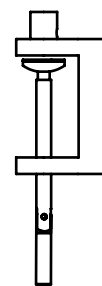

Dimensions

- Shade diameter: 17cm
- Shade height: 18cm
- Max reach: 66cm (from base to shade)
- Base diameter: 19.5cm
- Cable length: 200cm
- Lamp Packaging (L x W x H): 27.8cm x 19.4cm x 46.8cm
- Lamp Packaged Weight: 4.23kg

Electrical

- Voltage 220/240V, 50/60Hz
- Class II - Double insulated
- Note: Bulb weight critical for balance. Approximate bulb weight 25-60g
- Shade mounted switch
- Plug: 2-pin Europlug to CEE 7/16
- E27 lamp holder
- Maximum permitted bulb: 20W CFL / 10W LED E27
- Supplied with compatible 5.5W LED E27 bulb
 - Luminous Intensity: 470lm
 - Life: 15,000 Hours
 - Non-dimmable
 - Colour Temperature: 2700K
 - CRI (Ra): 80

Type Range Accessories

ANGLEPOISE®

Type Range Accessories | Technical Sheet

Designed by Sir Kenneth Grange

6cm

6cm

3cm

3.7cm

6cm

11cm

2cm

4.7cm

9.5cm

9.5cm

25cm

91cm