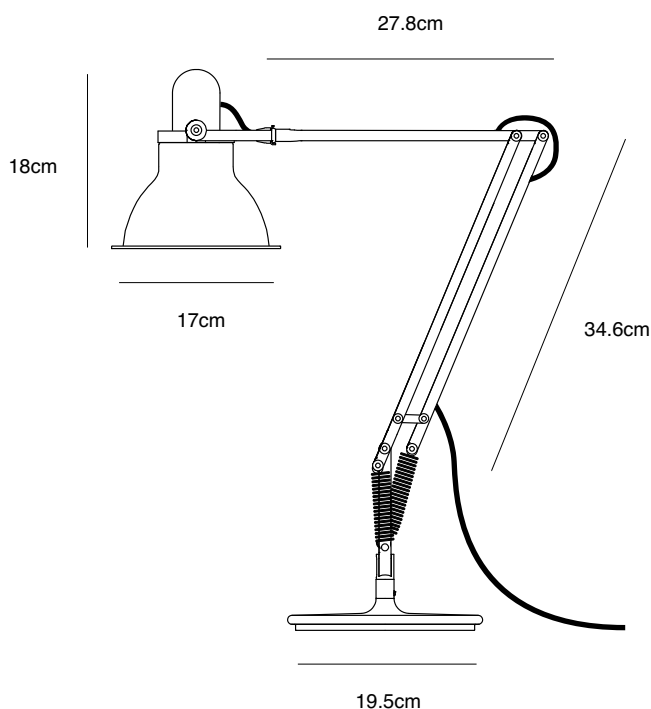

Type 1228™ Desk Lamp

ANGLEPOISE®

Type 1228™ Collection | Technical Sheet

Launched In 2004 | Designed by Sir Kenneth Grange

Product

Desk Lamp - Granite Grey
 Desk Lamp - Ice White
 Desk Lamp - Ocean Blue
 Desk Lamp with Clamp - Granite Grey
 Desk Lamp with Clamp - Ice White
 Desk Lamp with Clamp - Ocean Blue
 Wall Mounted Lamp - Granite Grey
 Wall Mounted Lamp - Ice White
 Wall Mounted Lamp - Ocean Blue
 Desk Lamp with Insert - Granite Grey
 Desk Lamp with Insert - Ice White
 Desk Lamp with Insert - Ocean Blue

Accessory is included and is colour-matched.

Accessories

Desk Clamp - Jet Black
 Desk Clamp - Alpine White
 Desk Clamp - Slate Grey
 Desk Clamp - Brushed Aluminium
 Desk Insert - Jet Black
 Desk Insert - Alpine White
 Desk Insert - Slate Grey
 Desk Insert - Brushed Aluminium
 Wall Bracket - Jet Black
 Wall Bracket - Alpine White
 Wall Bracket - Slate Grey
 Wall Bracket - Brushed Aluminium
 Floor Pole - Jet Black
 Floor Pole - Alpine White
 Floor Pole - Slate Grey
 Floor Pole - Brushed Aluminium

Description

The shade on the Type 1228™ desk lamp has always rotated to provide both functional and ambient light and now it boasts an even more smoothly integrated switch too, making it easier to use. Available in Ice White, Granite Grey and Ocean Blue, this neat lamp with its new, more compact base would make a sophisticated and functional addition to any office, bedroom or living space.

Dimensions

- Shade diameter: 17cm
- Shade height: 18cm
- Max reach: 66cm (from base to shade)
- Base diameter: 19.5cm
- Cable length: 200cm
- Lamp Packaging (L x W x H): 27.8cm x 19.4cm x 46.8cm
- Lamp Packaged Weight: 4.23kg